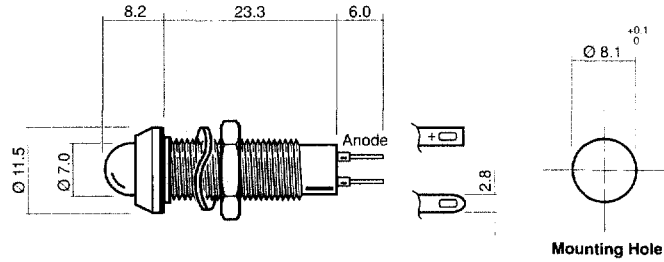

503/504
Series:

Ø 8.1 mm Mounting (Sunlight Readable LEDs)

NEW PRODUCT

- Four colours including Blue
- Domed lens provides excellent viewing characteristics
- IP66 sealing
- MLG 10
- MTF 90,000hrs

SCALE 1:1
DIMENSIONS IN MM (TYPICAL)